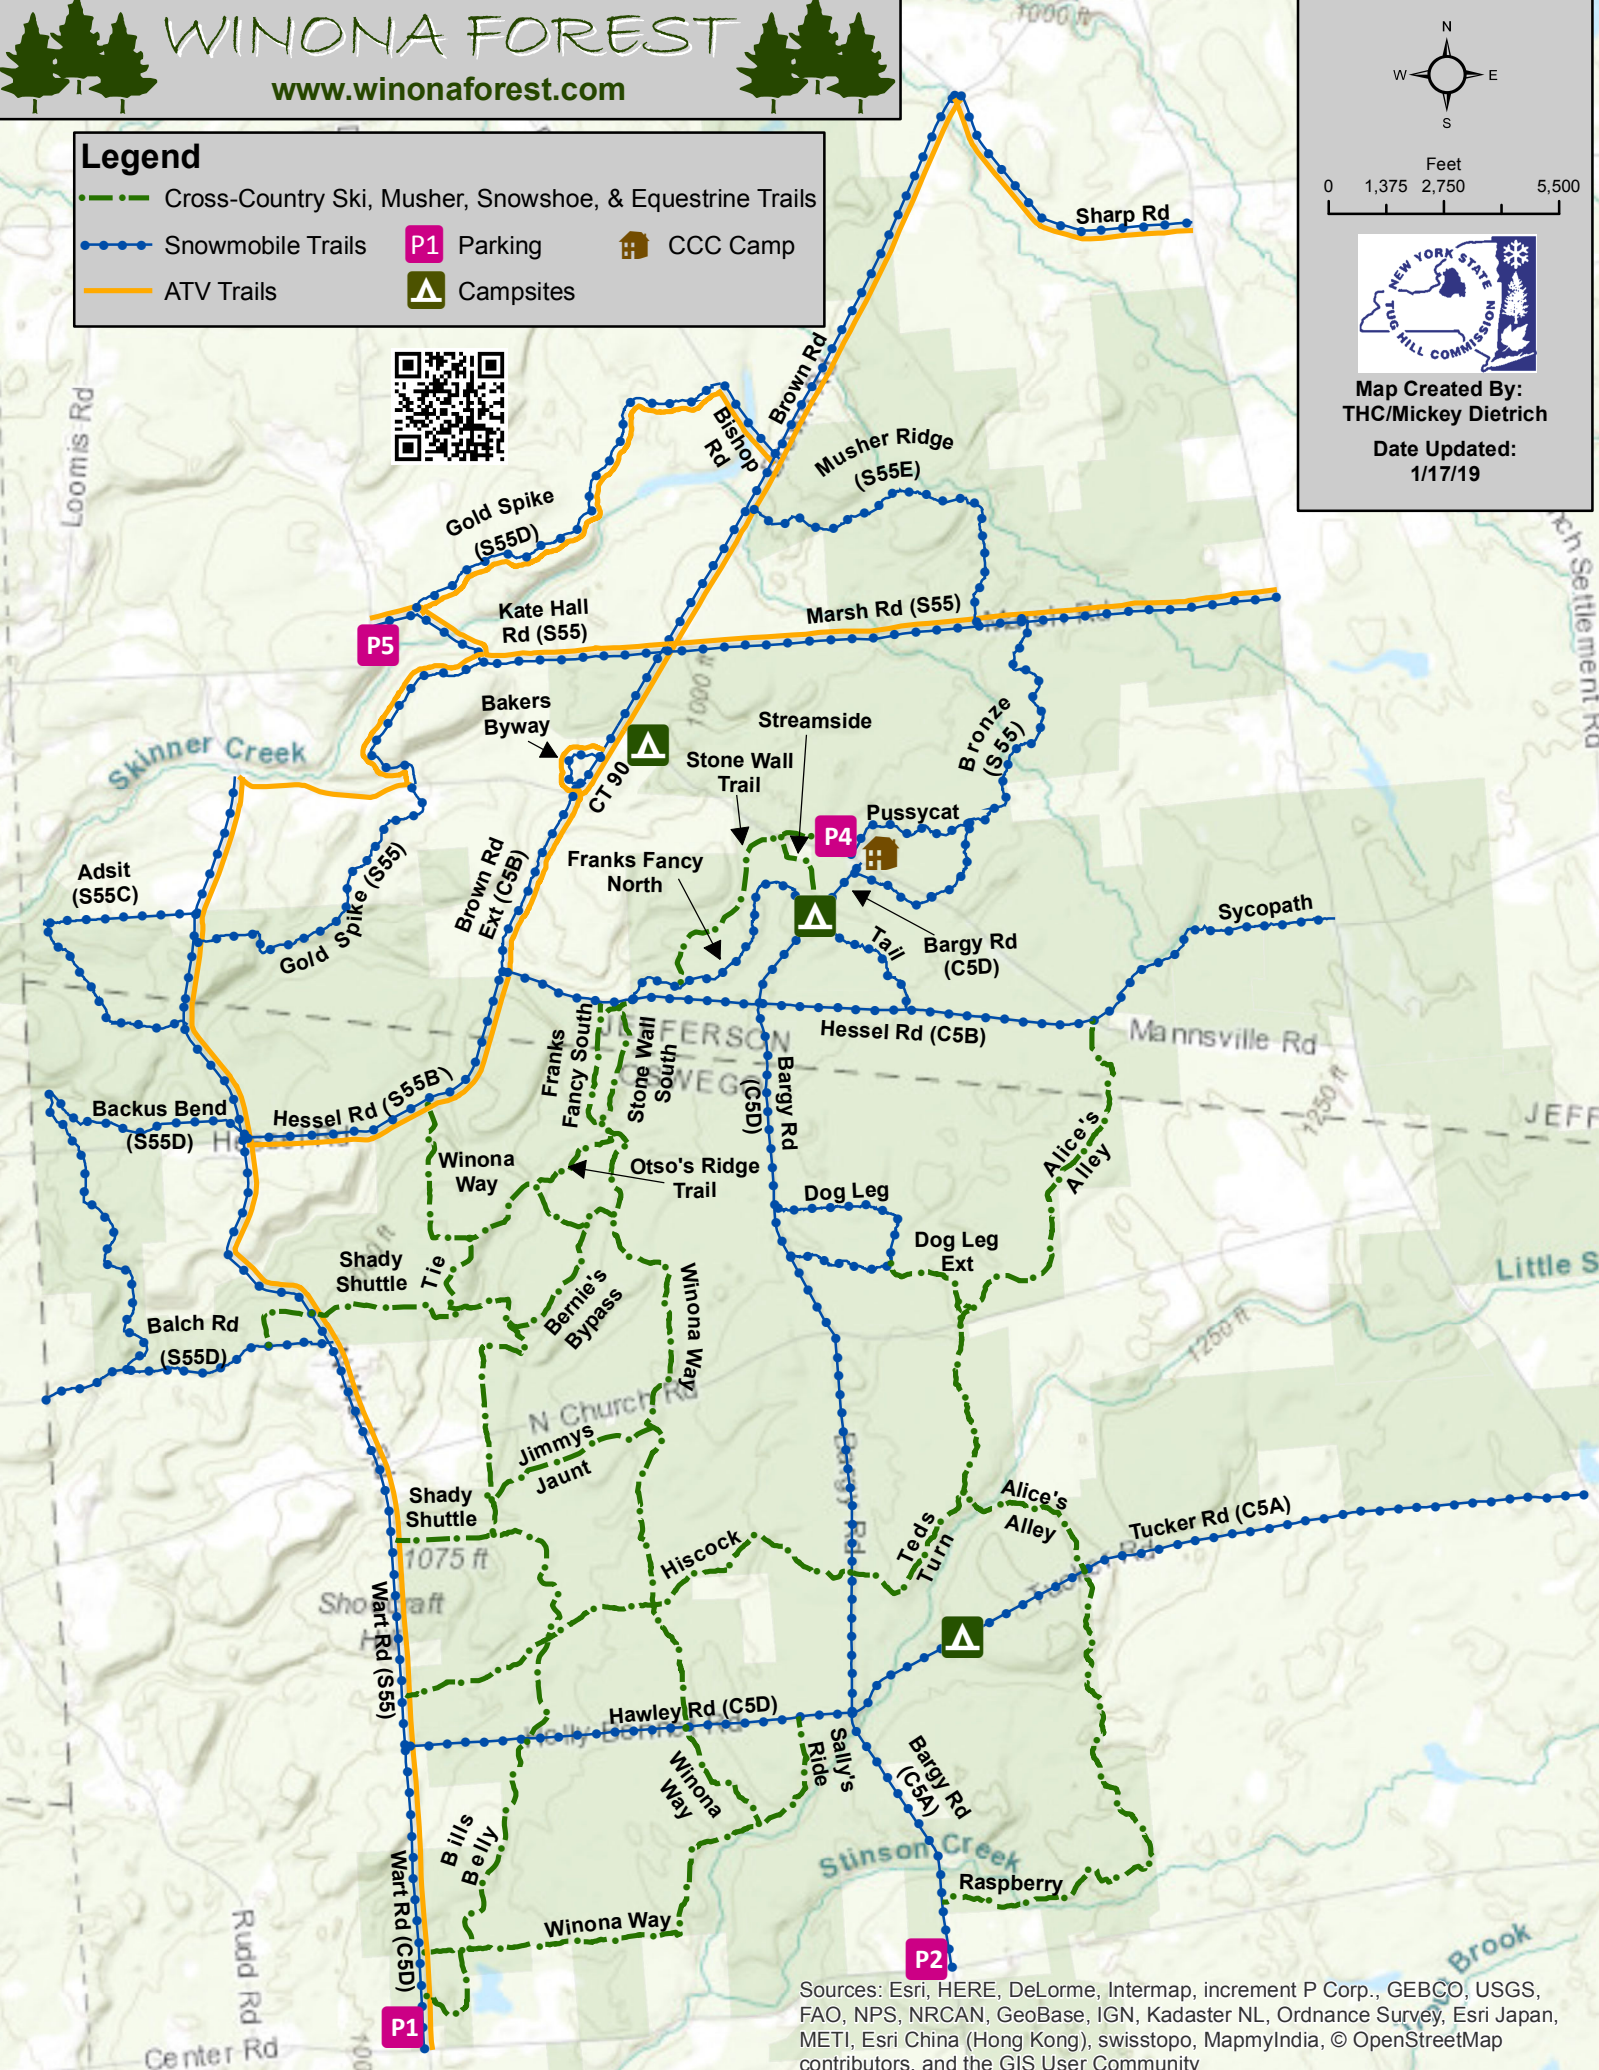

WINONA FOREST

www.winonaforest.com

Legend

- Cross-Country Ski, Musher, Snowshoe, & Equestrian Trails
- Snowmobile Trails
- ATV Trails
- P1 Parking
- CCC Camp
- Campsites

Feet
0 1,375 2,750 5,500

Map Created By:
THC/Mickey Dietrich

Date Updated:
1/17/19

Sources: Esri, HERE, DeLorme, Intermap, increment P Corp., GEBCO, USGS, FAO, NPS, NRCAN, GeoBase, IGN, Kadaster NL, Ordnance Survey, Esri Japan, METI, Esri China (Hong Kong), swisstopo, MapmyIndia, © OpenStreetMap contributors, and the GIS User Community